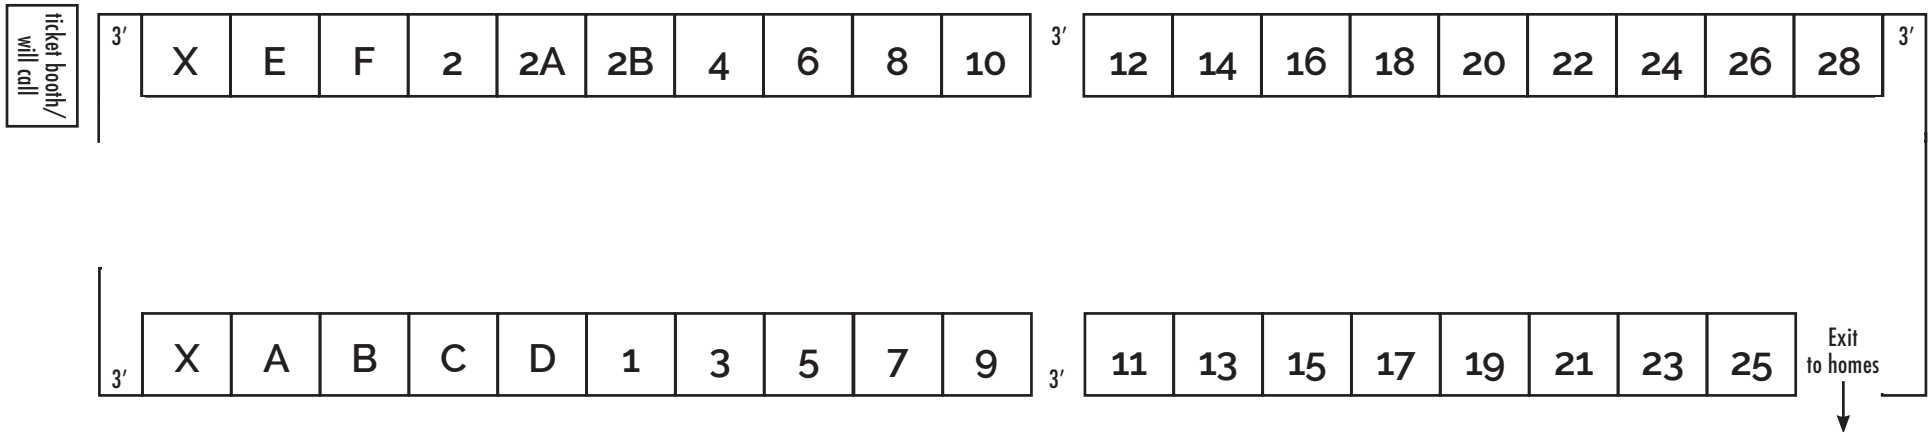

# HOME <sup>a</sup>RAMA <sub>17</sub> at THE ESTATES <sub>of</sub> Pitchkettle Farms

The Estate of Pitchkettle Farms, Suffolk, Virginia | October 20 – November 5, 2017

Show is open for three consecutive, 3-day weekends, Fridays – Sundays

## Idea Marketplace Booth & Raw Space Information

Draped tables and chairs are available at an additional cost from our show decorator, Exhibits, Inc.

Booth space includes one duplex 110 electrical outlet. See guidelines regarding power.

- Booths are 10' x 9'.
- Booths A-F are sponsor booths only.
- TBA members receive a 5% discount.
- Exhibit raw space\*... \$10 sq. ft.  
\*(min. 10' x 10') priced by the square foot.  
Space is limited and not on pavement.